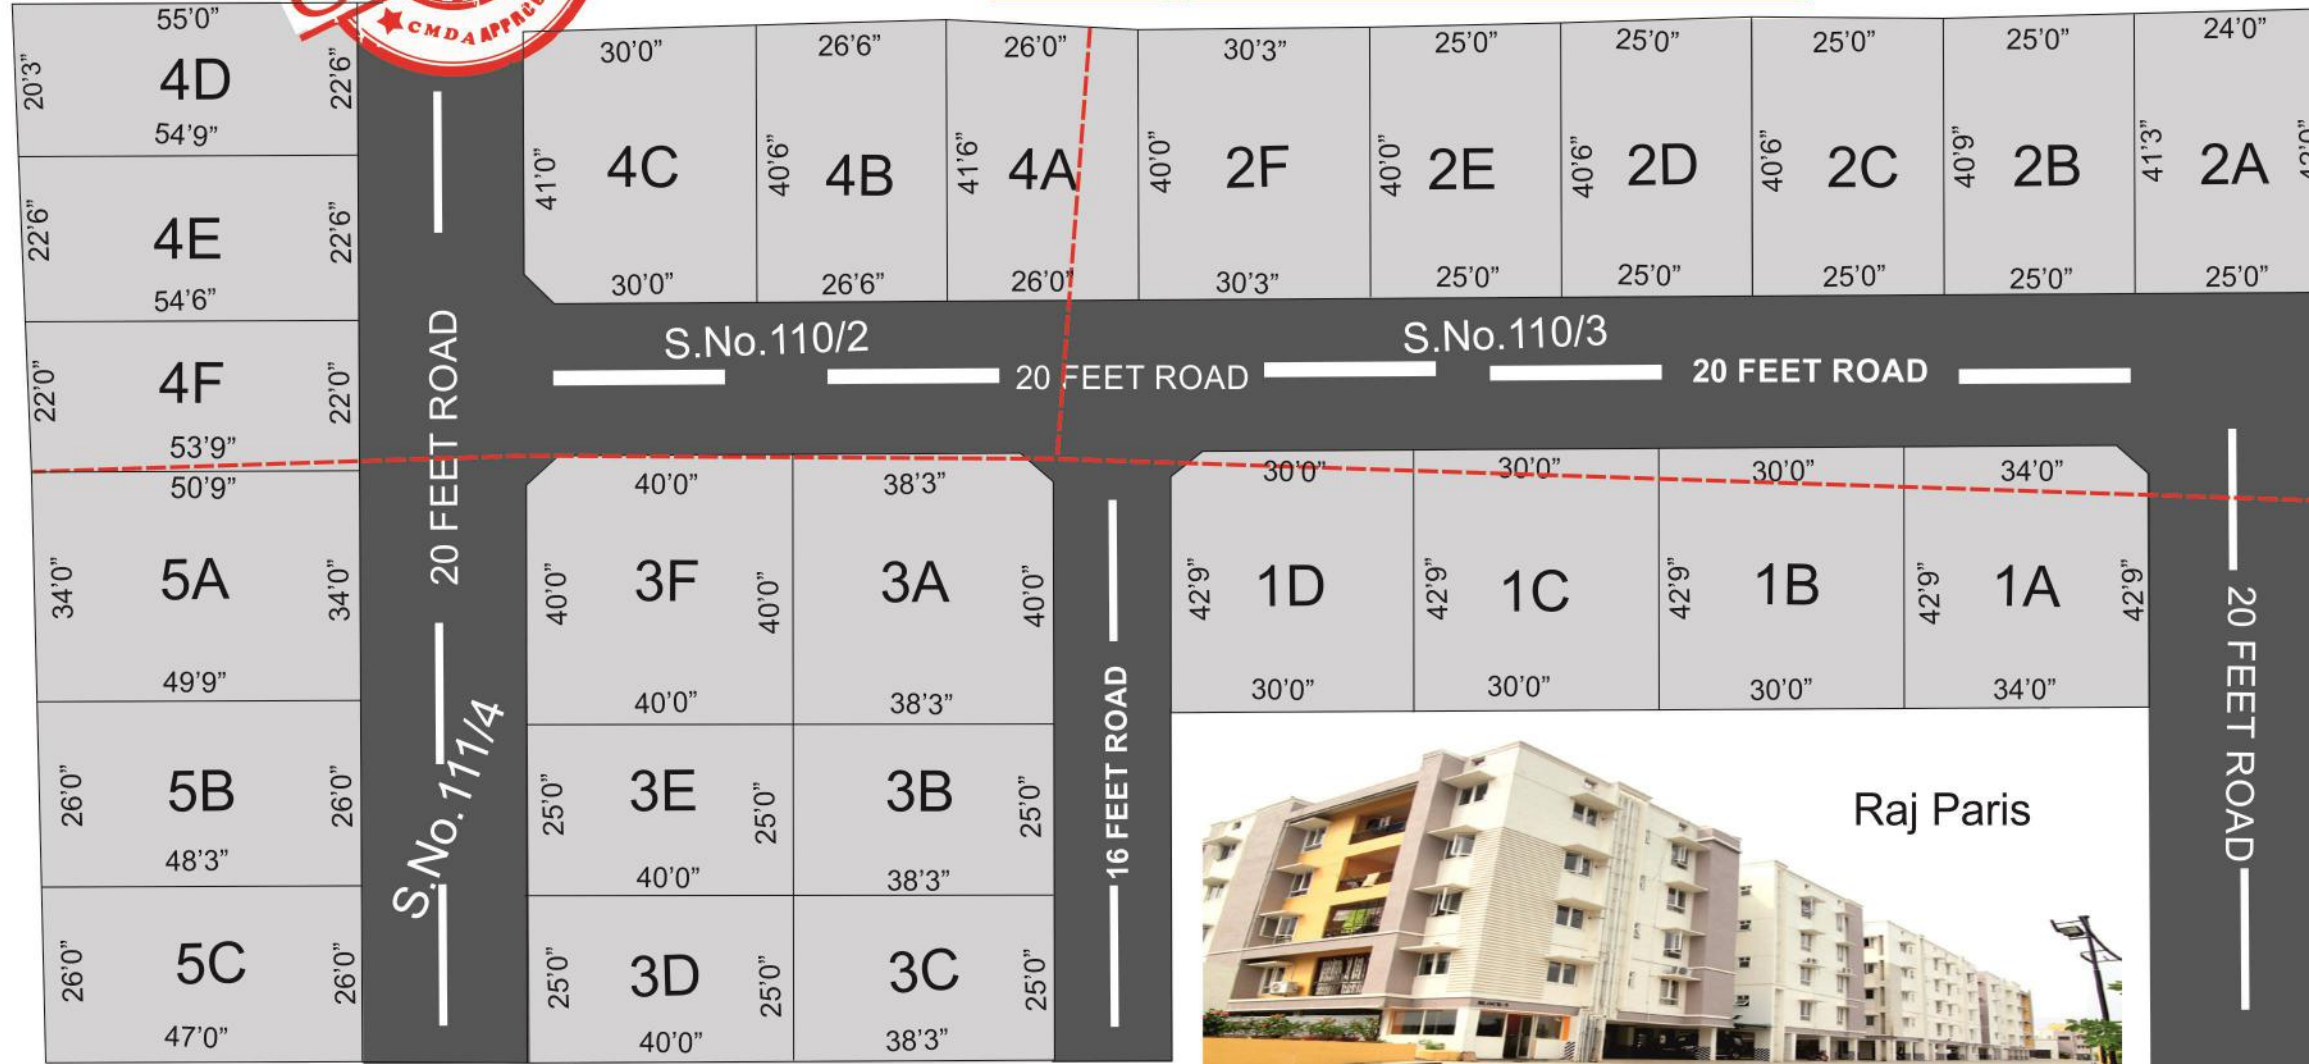

AVATAR NAKSHATRA AVENUE

PLAN SHOWING THE PROPOSED SUB - DIVISION OF HOUSE SITES IN SURVEY NO.110/2, 110/3 & 111/4 OF MEDAVAKKAM VILLAGE, ST.THOMAS MOUNT PANCHAYAT UNION, SHOLINGANALLUR TALUK, KANCHEEPURAM DISTRICT.

CMDA Approved No.629, 622, 628, 618 & 613

Salient Features

Distance From

- 5 Mins from Sholinganallur
- 5 Mins from Velachery (MRTS)
- 10 Mins from Tambaram Railway Station
- 15 Mins from 85 Acres New Bus Terminus (Vandalur)

Nearby Hospitals

- Global Health City
- Dr Kamakshi Memoprial Hospital

Nearby

- Jeyachandran Fantastic

S.NO.	PLOT NO.	SURVEY NO.	AREA IN SQFT.								
1	1A	111/4&110/3	1454	9	2E	110/3	1006	17	4A	110/2 & 110/3	1060
2	1B	111/4&110/3	1283	10	2F	110/3	1210	18	4B	110/2	1087
3	1C	111/4&110/3	1283	11	3A	111/4	1530	19	4C	110/2	1223
4	1D	111/4 & 110/3	1283	12	3B	111/4	956	20	4D	110/2	1173
5	2A	110/3	1020	13	3C	111/4	956	21	4E	110/2	1215
6	2B	110/3	1025	14	3D	111/4	1000	22	4F	110/2 & 111/4	1191
7	2C	110/3	1016	15	3E	111/4	1000	23	5A	111/4	1700
8	2D	110/3	1013	16	3F	111/4	1600	24	5B	111/4	1266
								25	5C	111/4	1236